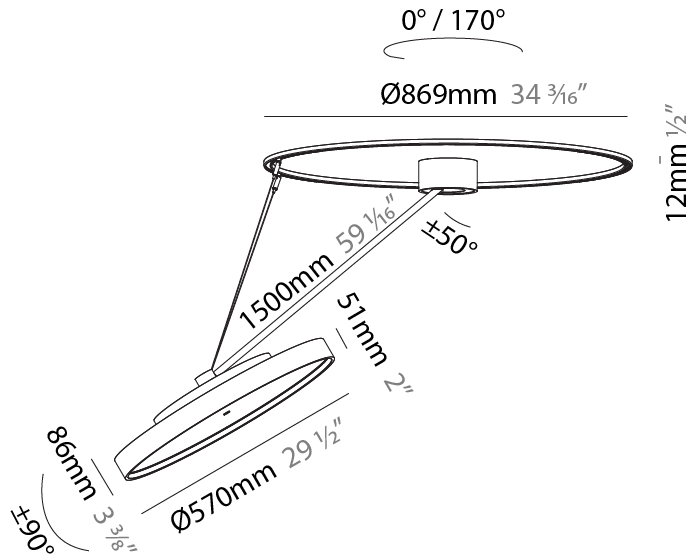

GENERAL

Series: Sign Diva Dancer
Subseries: Sign Diva Dancer Korona
Brand: Prolicht
Division: Architectural
Mounting Type: Suspension
Mounting Location: Ceiling
Subcategory: Pendant

PHYSICAL

Shape: Round
Diameter (mm): 570
Diameter (in): 22 7/16
Height (mm): 1620
Height (in): 63 3/4
Light Distribution: Adjustable / Direct
Weight (kg): 4.5
Weight (lbs): 9.9
Diffuser: PMMA - Opal / Micro-Prism / Sparkling Secret / Vintage Industrial
Fixture Finish: SSR / BKV / CWI / CRY / HAB / LAG / UFT / ITA / RUA / RUR / MIC / FTG / MYG / TWT / LOD / PUS / FRO / FUP / KIA / POP / BLS / SPG / MEY / GOH / GUM / CHC / COM / ABZ / JAG / OBR / MOS / ROR
Fixture Material: Extruded Aluminum / Steel

ELECTRICAL

Lamp Type: LED (Zhaga Standard)
Input Wattage (W): 58.3
Total Output Wattage (W): 46.9
Dimming: Tri-Mode (Non-Dimming and Phase Dimming (120Vac only) and 0-10V Dimming)
Driver Included: Yes
Driver Location: Integrated
Driver Type: Constant Current - Universal
Driver Class: Class 2
Input Voltage (V): 120 - 277
Constant Current (MA): 350

LED

Color Temperature (°K): 2700 / 3000 / 4000
Max. Delivered Lumen (lm): 5060 / 6320 / 6580
CRI: >90 CRI
Lamp Life (hrs): 50000

OPTICAL

Adjustability: Rotational Canopy 170°; Tilting Canopy ±50°; Tilting Head ±90°

RATINGS AND CERTIFICATIONS

Certified By: Certified for North American Standards
IP rating: IP20