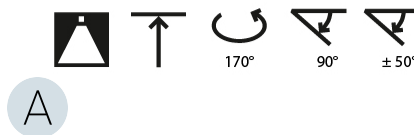

GENERAL

Series: Sign Diva Dancer
Subseries: Sign Diva Dancer
Brand: Prolicht
Division: Architectural
Mounting Type: Suspension
Mounting Location: Ceiling
Subcategory: Pendant

PHYSICAL

Shape: Round
Diameter (mm): 400
Diameter (in): 15 3/4
Height (mm): 1620
Height (in): 63 3/4
Light Distribution: Adjustable / Direct
Weight (kg): 4.5
Weight (lbs): 9.9
Diffuser: PMMA - Opal / Micro-Prism / Sparkling Secret / Vintage Industrial
Fixture Finish: SSR / BKV / CWI / CRY / HAB / LAG / UFT / ITA / RUA / RUR / MIC / FTG / MYG / TWT / LOD / PUS / FRO / FUP / KIA / POP / BLS / SPG / MEY / GOH / GUM / CHC / COM / ABZ / JAG / OBR / MOS / ROR
Fixture Material: Extruded Aluminum / Steel

ELECTRICAL

Lamp Type: LED (Zhaga Standard)
Input Wattage (W): 19.8
Total Output Wattage (W): 18
Dimming: Tri-Mode (Non-Dimming and Phase Dimming (120Vac only) and 0-10V Dimming)
Driver Included: Yes
Driver Location: Integrated
Driver Type: Constant Current - Universal
Driver Class: Class 2
Input Voltage (V): 120 - 277
Constant Current (MA): 500

LED

Color Temperature (°K): 2700 / 3000 / 3500 / 4000
Max. Delivered Lumen (lm): 1807 / 1943 / 1951 / 1991
Nominal Lumen (lm): 2250 / 2420 / 2430 / 2480
CRI: >90 CRI
Lamp Life (hrs): 50000

OPTICAL

Adjustability: Rotational Canopy 170°; Tilting Canopy ±50°; Tilting Head ±90°

RATINGS AND CERTIFICATIONS

Certified By: Certified for North American Standards
IP rating: IP20