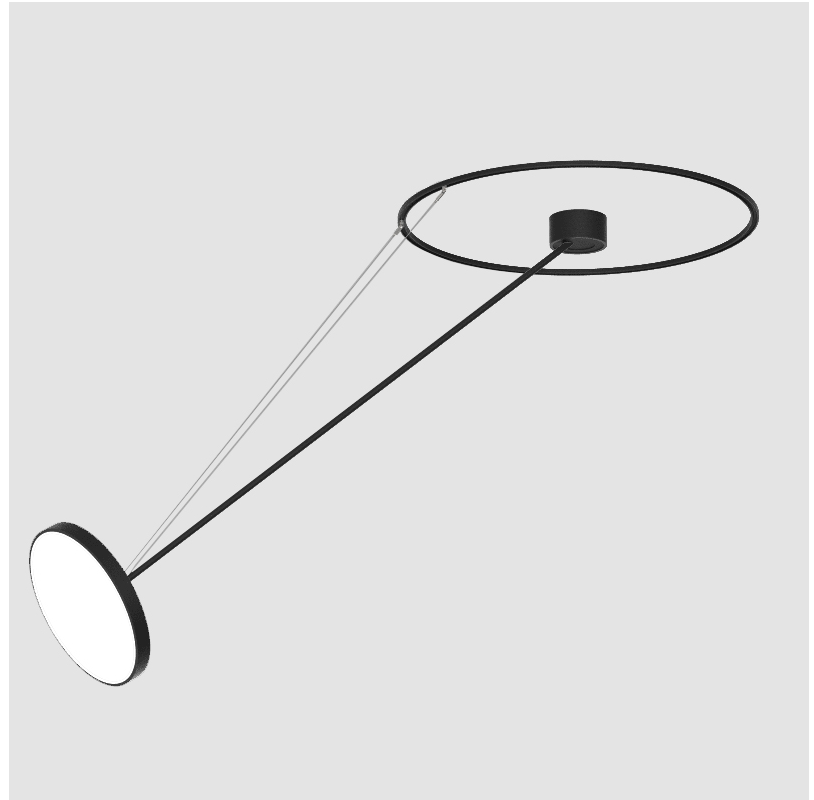

GENERAL

Series: Sign Diva Dancer
Subseries: Sign Diva Dancer
Brand: Prolicht
Division: Architectural
Mounting Type: Suspension
Mounting Location: Ceiling
Subcategory: Pendant

PHYSICAL

Shape: Round
Diameter (mm): 400
Diameter (in): 15 3/4
Height (mm): 1620
Height (in): 63 3/4
Light Distribution: Adjustable / Direct
Weight (kg): 4.5
Weight (lbs): 9.9
Diffuser: PMMA - Opal / Micro-Prism / Sparkling Secret / Vintage Industrial
Fixture Finish: SSR / BKV / CWI / CRY / HAB / LAG / UFT / ITA / RUA / RUR / MIC / FTG / MYG / TWT / LOD / PUS / FRO / FUP / KIA / POP / BLS / SPG / MEY / GOH / GUM / CHC / COM / ABZ / JAG / OBR / MOS / ROR
Fixture Material: Extruded Aluminum / Steel

ELECTRICAL

Lamp Type: LED (Zhaga Standard)
Input Wattage (W): 19.8
Total Output Wattage (W): 18
Dimming: Tri-Mode (Non-Dimming and Phase Dimming (120Vac only) and 0-10V Dimming)
Driver Included: Yes
Driver Location: Integrated
Driver Type: Constant Current - Universal
Driver Class: Class 2
Input Voltage (V): 120 - 277
Constant Current (MA): 500

LED

Color Temperature (°K): 2700 / 3000 / 3500 / 4000
Max. Delivered Lumen (lm): 1807 / 1943 / 1951 / 1991
Nominal Lumen (lm): 2250 / 2420 / 2430 / 2480
CRI: >90 CRI
Lamp Life (hrs): 50000

OPTICAL

Adjustability: Rotational Canopy 170°; Tilting Canopy ±50°; Tilting Head ±90°

RATINGS AND CERTIFICATIONS

Certified By: Certified for North American Standards
IP rating: IP20