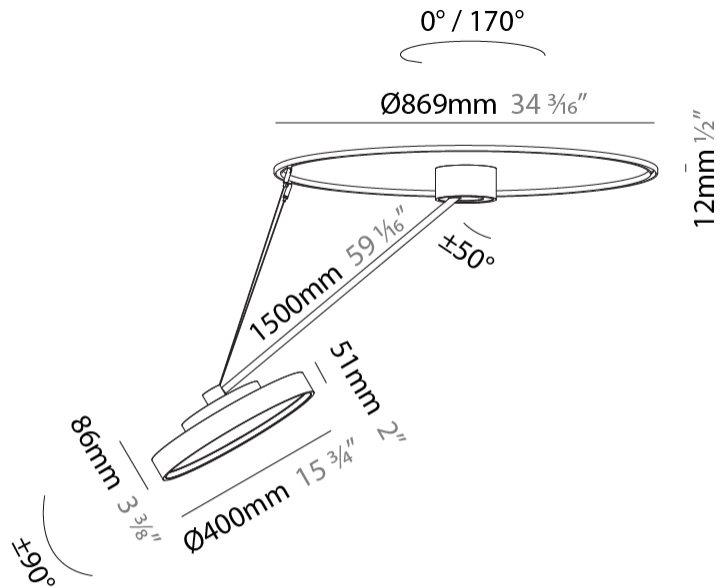

GENERAL

Series: Sign Diva Dancer
Subseries: Sign Diva Dancer
Brand: Prolicht
Division: Architectural
Mounting Type: Suspension
Mounting Location: Ceiling
Subcategory: Pendant

PHYSICAL

Shape: Round
Diameter (mm): 400
Diameter (in): 15 3/4
Height (mm): 1620
Height (in): 63 3/4
Light Distribution: Adjustable / Direct
Weight (kg): 4.5
Weight (lbs): 9.9
Diffuser: PMMA - Opal / Micro-Prism / Sparkling Secret / Vintage Industrial
Fixture Finish: SSR / BKV / CWI / CRY / HAB / LAG / UFT / ITA / RUA / RUR / MIC / FTG / MYG / TWT / LOD / PUS / FRO / FUP / KIA / POP / BLS / SPG / MEY / GOH / GUM / CHC / COM / ABZ / JAG / OBR / MOS / ROR
Fixture Material: Extruded Aluminum / Steel

ELECTRICAL

Lamp Type: LED (Zhaga Standard)
Input Wattage (W): 19.8
Total Output Wattage (W): 18
Dimming: Tri-Mode (Non-Dimming and Phase Dimming (120Vac only) and 0-10V Dimming)
Driver Included: Yes
Driver Location: Integrated
Driver Type: Constant Current - Universal
Driver Class: Class 2
Input Voltage (V): 120 - 277
Constant Current (MA): 500

LED

Color Temperature (°K): 2700 / 3000 / 3500 / 4000
Max. Delivered Lumen (lm): 1807 / 1943 / 1951 / 1991
Nominal Lumen (lm): 2250 / 2420 / 2430 / 2480
CRI: >90 CRI
Lamp Life (hrs): 50000

OPTICAL

Adjustability: Rotational Canopy 170°; Tilting Canopy ±50°; Tilting Head ±90°

RATINGS AND CERTIFICATIONS

Certified By: Certified for North American Standards
IP rating: IP20