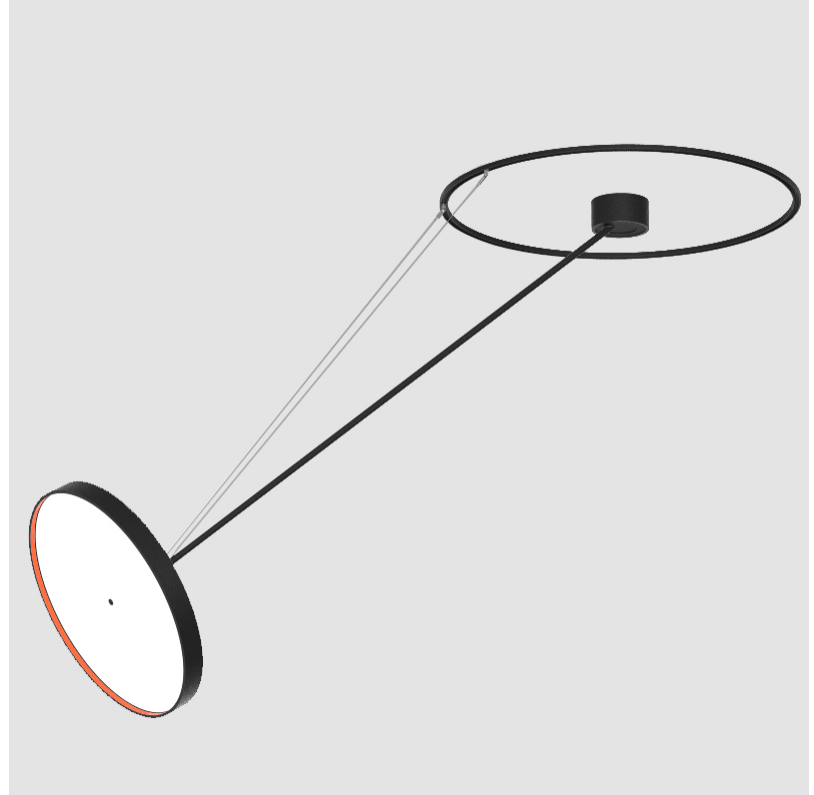

GENERAL

Series: Sign Diva Dancer
Subseries: Sign Diva Dancer Korona
Brand: Prolicht
Division: Architectural
Mounting Type: Suspension
Mounting Location: Ceiling
Subcategory: Pendant

PHYSICAL

Shape: Round
Diameter (mm): 570
Diameter (in): 22 7/16
Height (mm): 1620
Height (in): 63 3/4
Light Distribution: Adjustable / Direct
Weight (kg): 4.5
Weight (lbs): 9.9
Diffuser: PMMA - Opal / Micro-Prism / Sparkling Secret / Vintage Industrial
Fixture Finish: SSR / BKV / CWI / CRY / HAB / LAG / UFT / ITA / RUA / RUR / MIC / FTG / MYG / TWT / LOD / PUS / FRO / FUP / KIA / POP / BLS / SPG / MEY / GOH / GUM / CHC / COM / ABZ / JAG / OBR / MOS / ROR
Fixture Material: Extruded Aluminum / Steel

ELECTRICAL

Lamp Type: LED (Zhaga Standard)
Input Wattage (W): 58.3
Total Output Wattage (W): 46.9
Dimming: Tri-Mode (Non-Dimming and Phase Dimming (120Vac only) and 0-10V Dimming)
Driver Included: Yes
Driver Location: Integrated
Driver Type: Constant Current - Universal
Driver Class: Class 2
Input Voltage (V): 120 - 277
Constant Current (MA): 350

LED

Color Temperature (°K): 2700 / 3000 / 4000
Max. Delivered Lumen (lm): 5060 / 6320 / 6580
CRI: >90 CRI
Lamp Life (hrs): 50000

OPTICAL

Adjustability: Rotational Canopy 170°; Tilting Canopy ±50°; Tilting Head ±90°

RATINGS AND CERTIFICATIONS

Certified By: Certified for North American Standards
IP rating: IP20